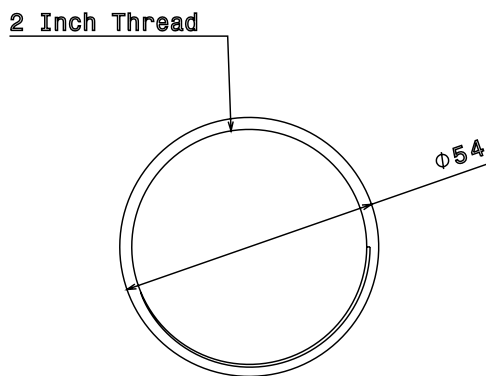

PRODUCT CODE: SC5G
CONDUIT SOLID COUPLER

DESCRIPTION

2" Conduit Solid Coupler

FINISH

Hot Dipped Galvanised

MATERIAL

Steel

PACKAGING

Packed in qty 10

ADDITIONAL NOTES

Conforms to BS EN61386-1

Isometric view

Top view

Side view